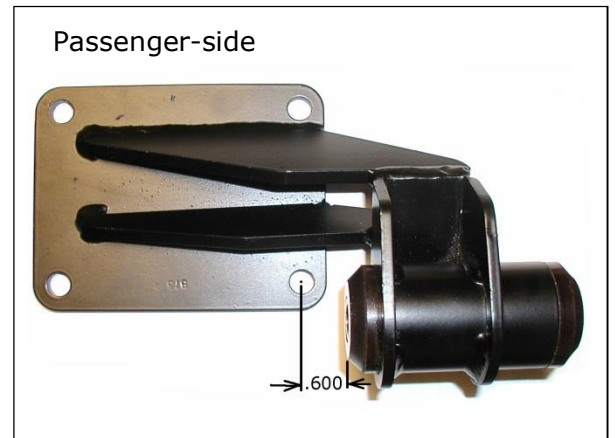

TUBE TECHNOLOGIES, INC.
1555 Consumer Circle
Corona, CA 92880-1726
Phone 951-371-4878
Fax 951-371-6143
www.ttiexhaust.com

57SMB73
73-74 B-body
MOTOR MOUNTS

SPOOL STYLE MOTOR MOUNTS

- Designed for compatibility with our Gen III Hemi Classic Car Headers.
Header part no's: 61HC, 61WPBE, 64L, and 6417825
- For use with V8 K-members only.

Part no: 57SMB73

Includes 10mm x 25mm x 1.5 pitch bolts.

Drivers-side

Passenger-side