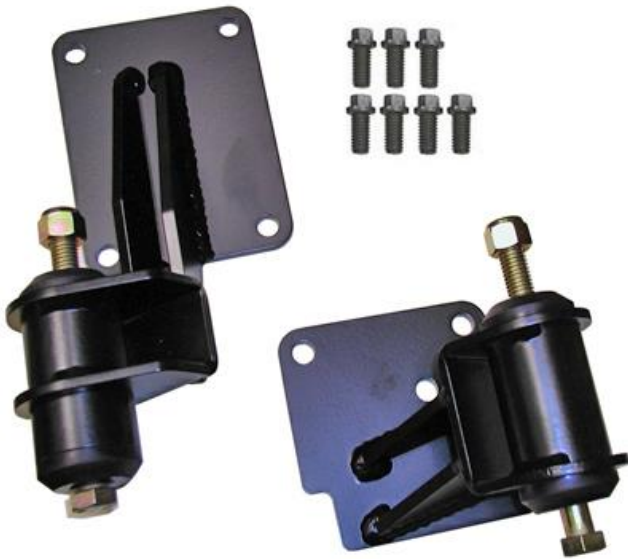

TUBE TECHNOLOGIES, INC.
1555 Consumer Circle
Corona, CA 92880-1726
Phone 951-371-4878
Fax 951-371-6143
www.ttiexhaust.com

57SMB73
73-74 B-body
MOTOR MOUNTS

SPOOL STYLE MOTOR MOUNTS

- Designed for compatibility with our Gen III Hemi Classic Car Headers.
Header part no's: 61HC, 61WPBE, 64L, and 6417825
- For use with V8 K-members only.

Part no: 57SMB73

Includes 10mm x 25mm x 1.5 pitch bolts.

Drivers-side

Passenger-side