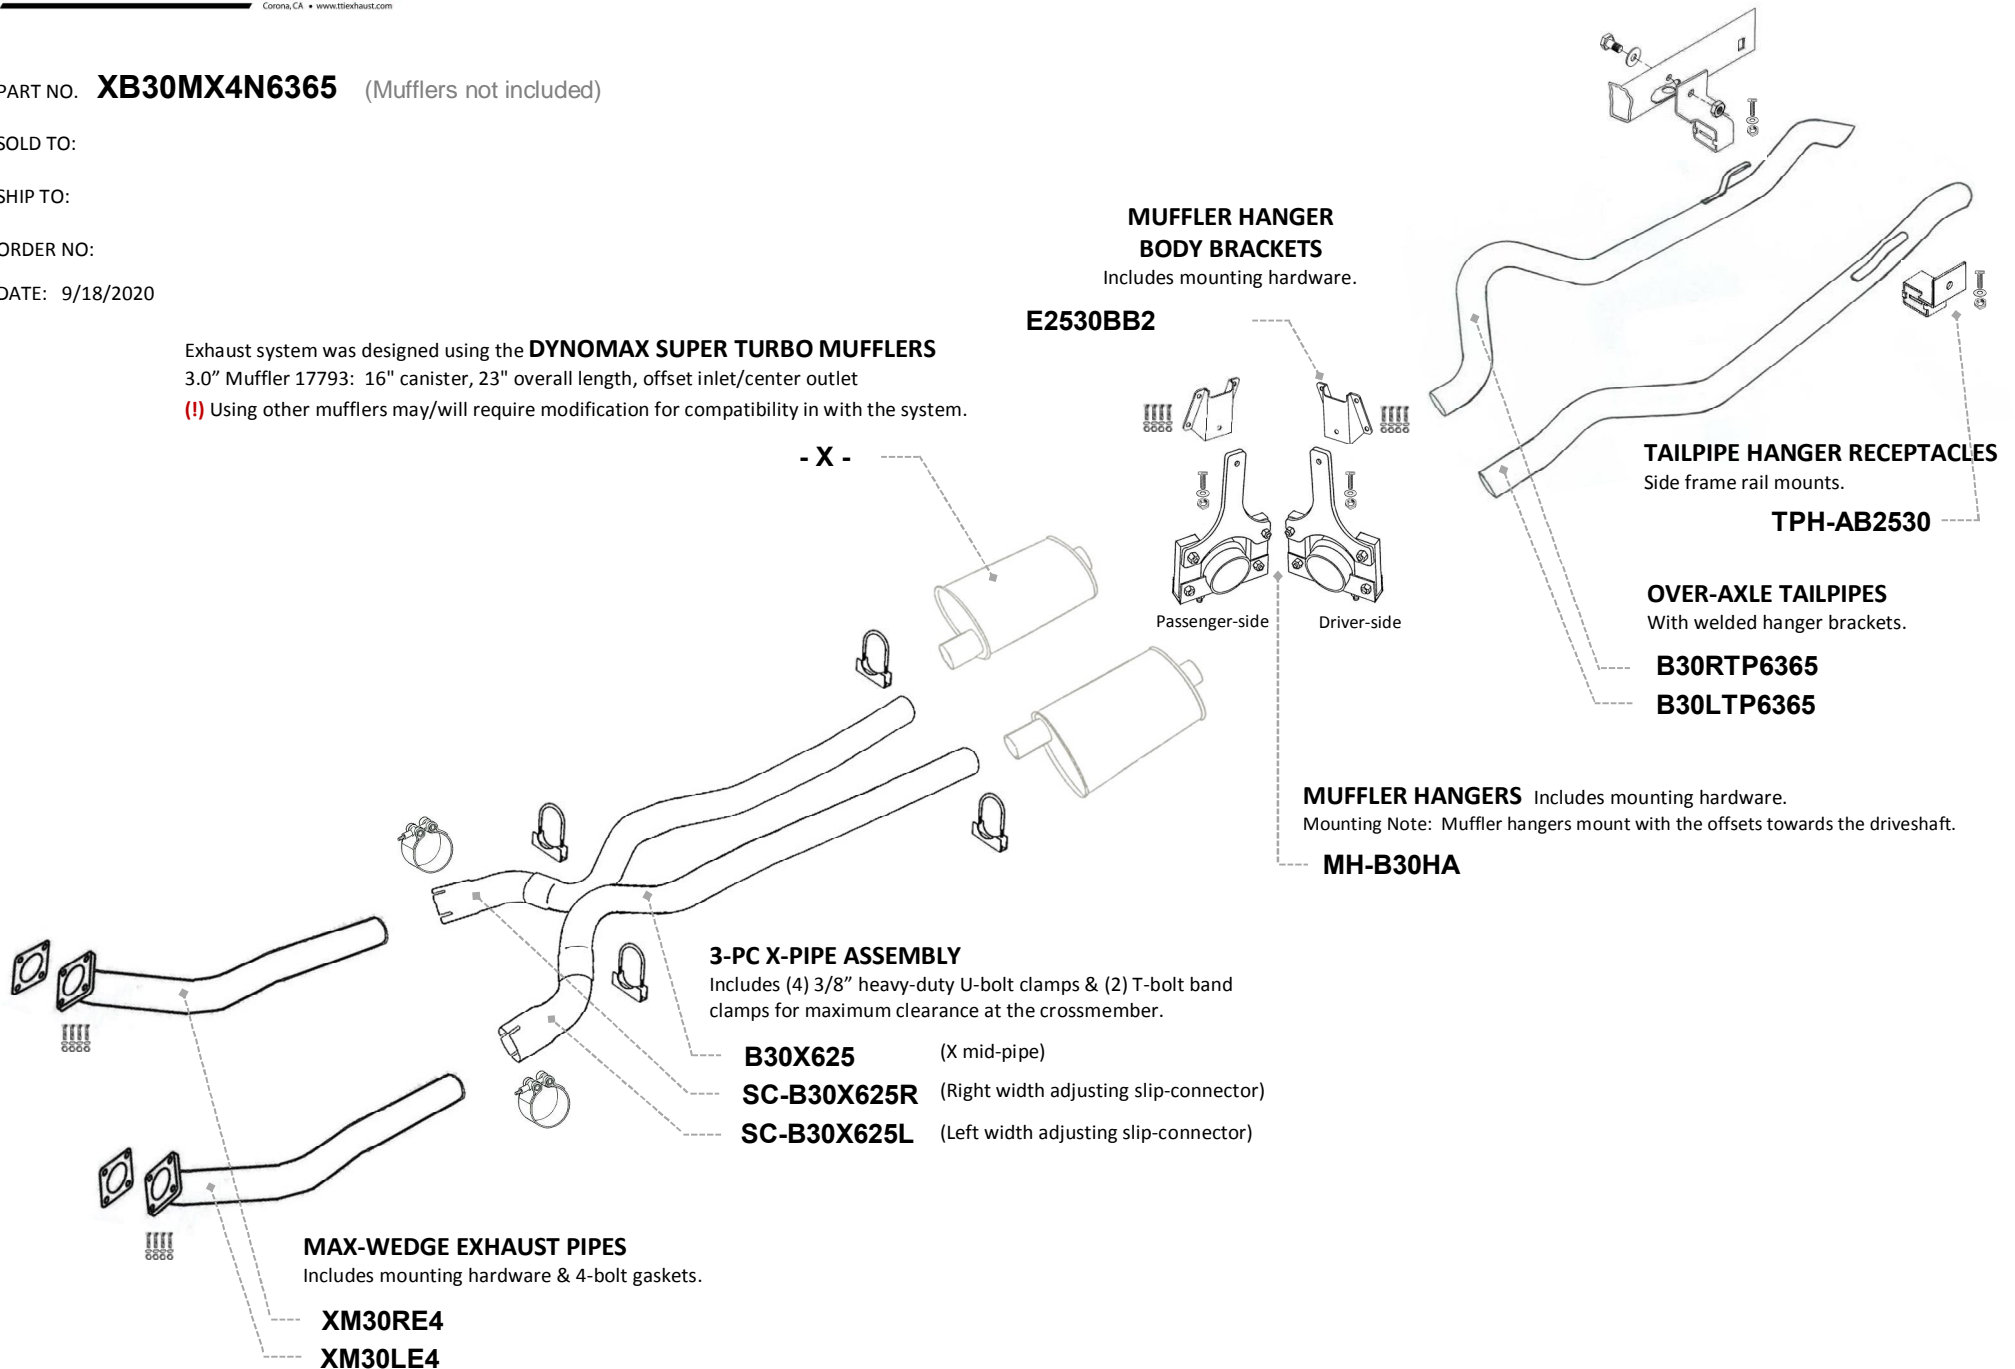

## 63-65 B-BODY MAX-WEDGE MANIFOLDS-BACK EXHAUST SYSTEM

PART NO. **XB30MX4N6365** (Mufflers not included)

SOLD TO:

SHIP TO:

ORDER NO:

DATE: 9/18/2020

Exhaust system was designed using the **DYNAMAX SUPER TURBO MUFFLERS**  
 3.0" Muffler 17793: 16" canister, 23" overall length, offset inlet/center outlet  
 (!) Using other mufflers may/will require modification for compatibility in with the system.

Diagram for packaging purpose. (Not to scale)