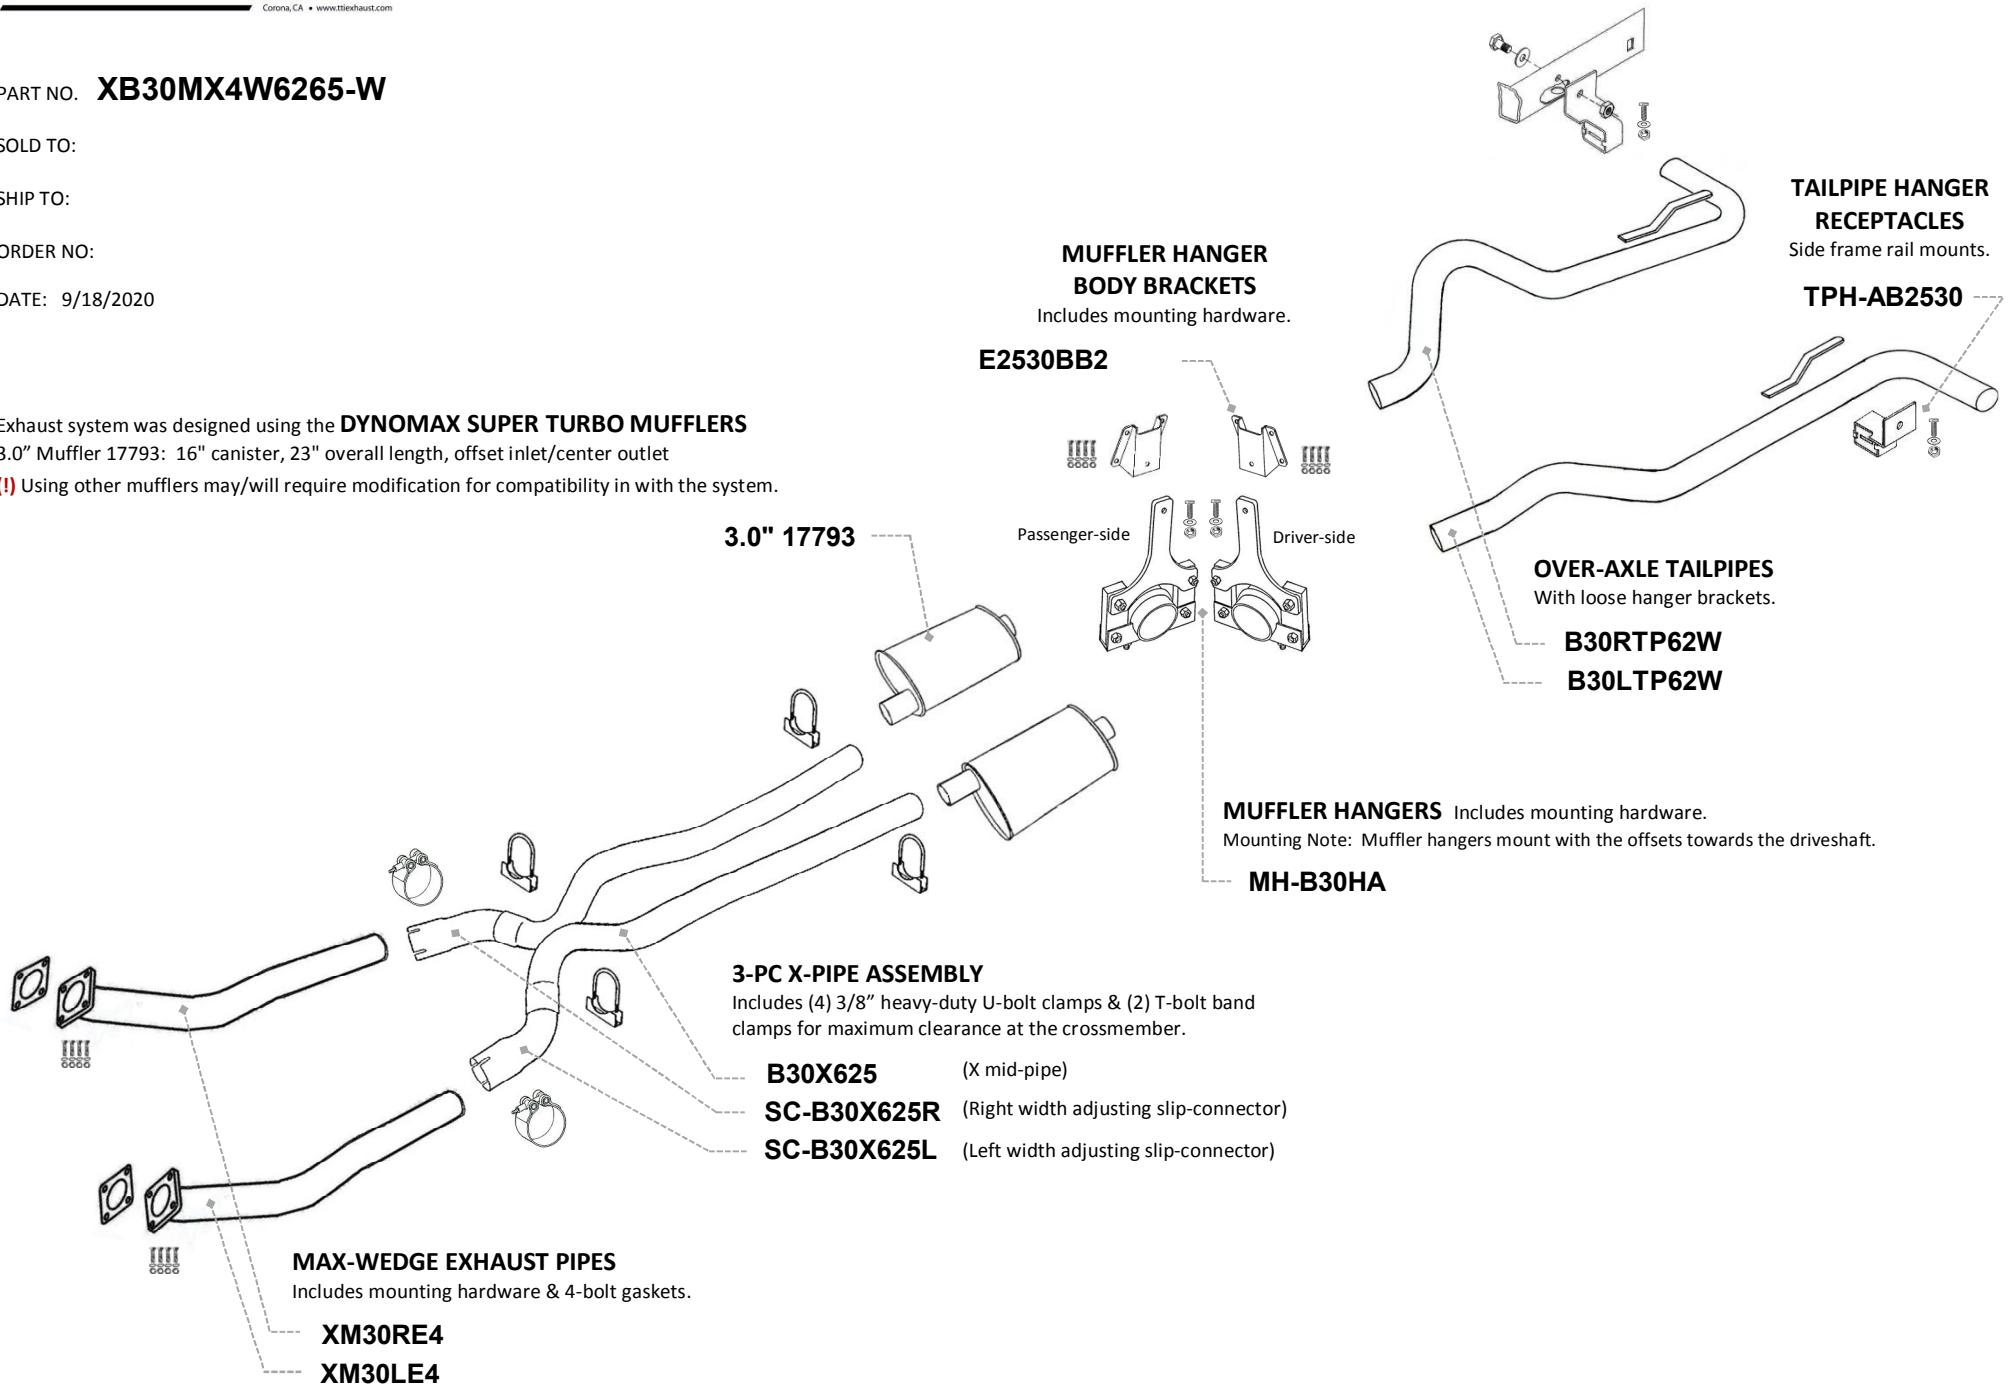

Tube Technologies, Inc.
 1555 Consumer Circle • Corona, CA 92878
 951-371-4878 • Fax 951-371-6143 • www.ttiexhaust.com

63-65 B-BODY MAX-WEDGE STATION-WAGON MANIFOLDS-BACK EXHAUST SYSTEM

PART NO. **XB30MX4W6265-W**

SOLD TO:

SHIP TO:

ORDER NO:

DATE: 9/18/2020

Exhaust system was designed using the **DYNAMAX SUPER TURBO MUFFLERS**

3.0" Muffler 17793: 16" canister, 23" overall length, offset inlet/center outlet

(!) Using other mufflers may/will require modification for compatibility in with the system.

Diagram for packaging purpose. (Not to scale)