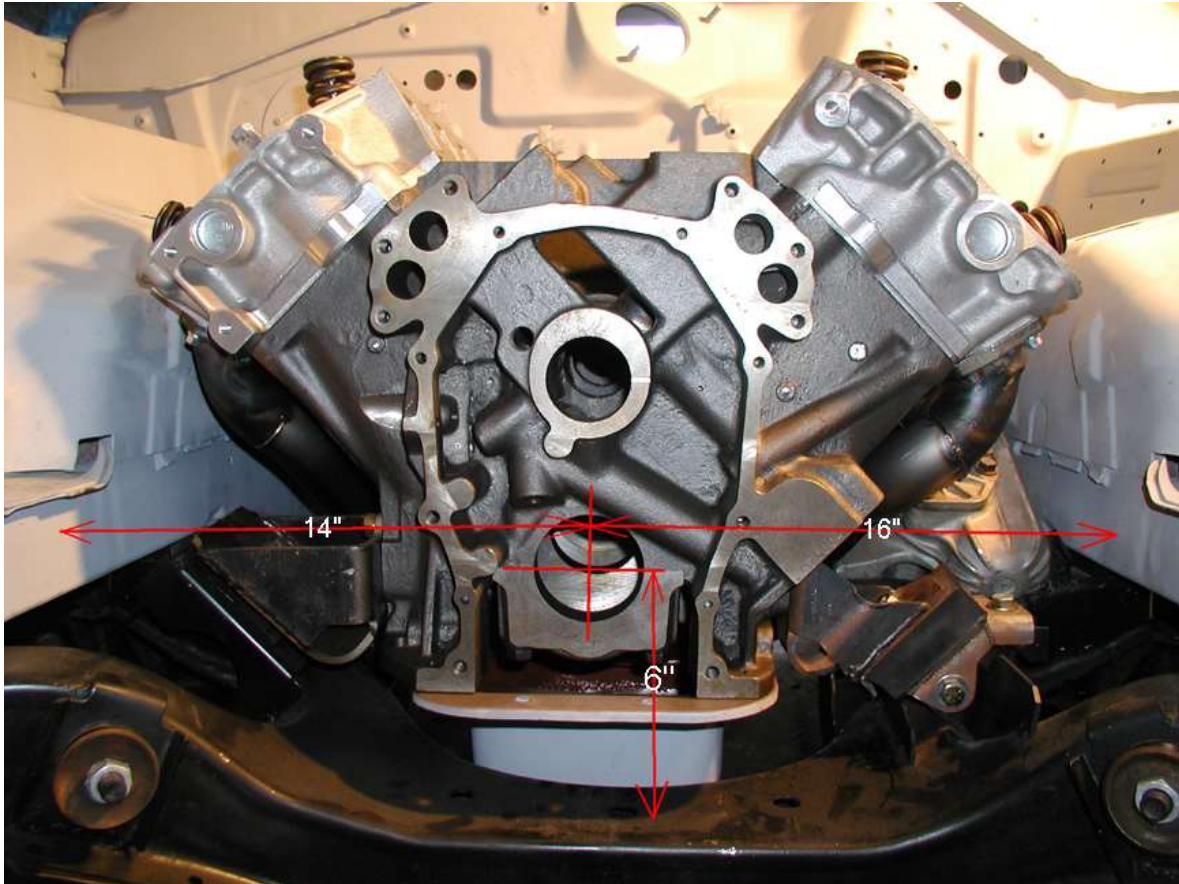

**TUBE TECHNOLOGIES, INC.**  
1555 Consumer Cir  
Corona, CA 92878-3226  
(951) 371-4878  
www.ttiexhaust.com

**HEMI ENGINE LOCATION**

Required Hemi engine location to accommodate 67-76 A-body Hemi headers.

Distance from firewall 1.250"