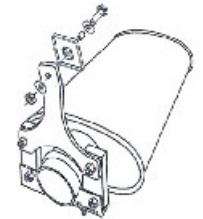

**OVER-AXLE TAILPIPES**  
 With welded hangers.

**X-PIPE ASSEMBLY**

with width adjusting slip-connectors.

- (2) S/S Band Clamps
- (4) 3/8" Heavy-Duty U-bolt Clamps

**EXHAUST PIPES**

- 1/2" Flanges
- Includes Hardware and
- 1/16" Gaskets, if applicable.

Passenger-side Driver-side

**MUFFLER HANGERS**

Included with system.

- 2.5" Part # MH-A25HA
- 3.0" Part # MH-A30HA

**MUFFLER HANGER  
 DETAIL**

(2) 7/16" – 20 x 1-3/4"  
 Grade 8 bolts supplied.

(Driver-side shown)