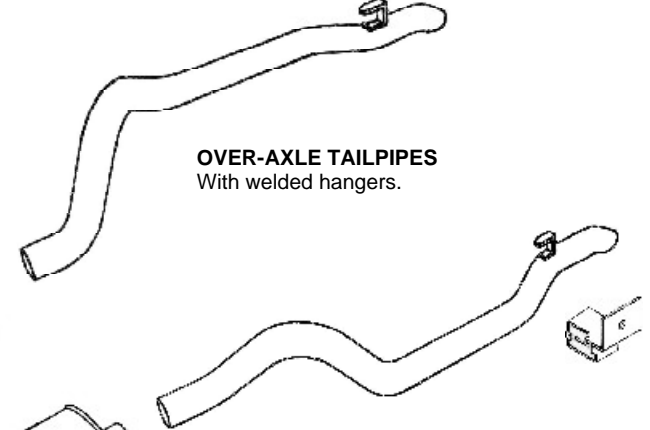

**O.E. STYLE TAILPIPE HANGER RECEPTACLES**

- Included with Tailpipes.
- Includes Hardware
  - Part # TPH-AB2530

**DYNAMAX SUPER TURBO MUFFLERS**

Comes standard with TTI systems.

- 2.5" - Overall length 18.5" / Part # DYN17733
- 3.0" - Overall length 23" / Part # DYN17793

**OVER-AXLE TAILPIPES**  
 With welded hangers.

**X-PIPE ASSEMBLY**

with width adjusting slip-connectors.

- (2) S/S Band Clamps
- (4) 3/8" Heavy-Duty U-bolt Clamps

**EXHAUST PIPES**

- 1/2" Flanges
- Includes Hardware and
- 1/16" Gaskets, if applicable.