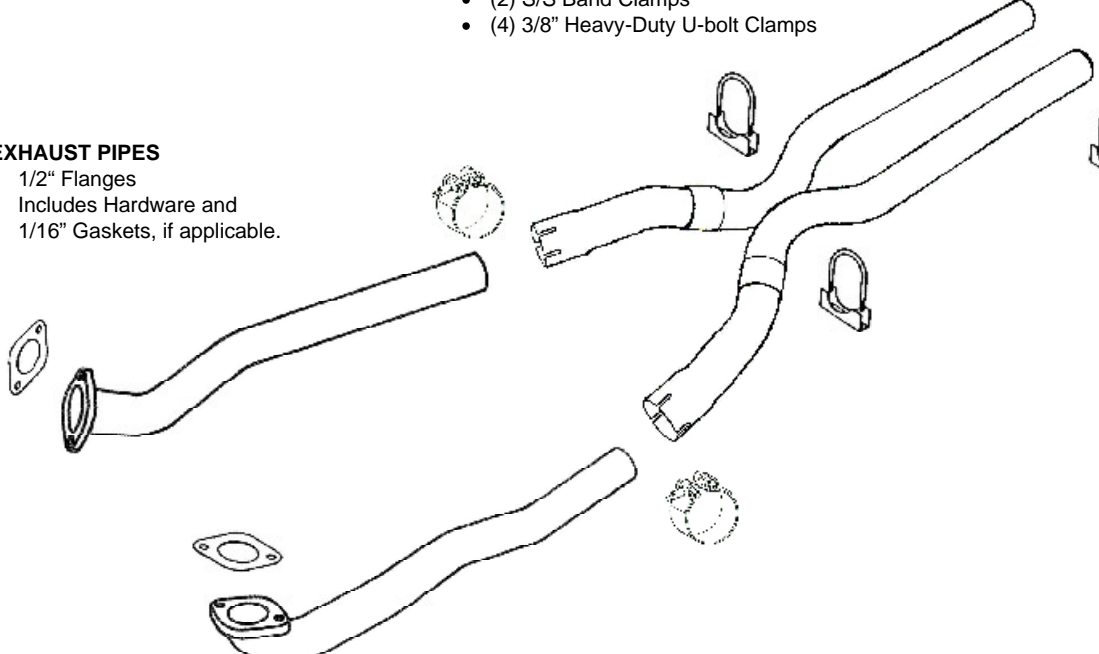

**O.E. STYLE TAILPIPE HANGER RECEPTACLES**

- Included with Tailpipes.
- Includes Hardware
  - Part # TPH-AB2530

**DYNAMAX SUPER TURBO MUFFLERS**

Comes standard with TTI systems.

- 2.5" - Overall length 18.5" / Part # DYN17733
- 3.0" - Overall length 23" / Part # DYN17793

**OVER-AXLE TAILPIPES**  
 With welded hangers.

**X-PIPE ASSEMBLY**

with width adjusting slip-connectors.

- (2) S/S Band Clamps
- (4) 3/8" Heavy-Duty U-bolt Clamps

**EXHAUST PIPES**

- 1/2" Flanges
- Includes Hardware and
- 1/16" Gaskets, if applicable.

Passenger-side Driver-side

**MUFFLER HANGERS**

Included with system.

- 2.5" Part # MH-A25HA
- 3.0" Part # MH-A30HA

**MUFFLER HANGER  
 DETAIL**

(2) 7/16" – 20 x 1-3/4"  
 Grade 8 bolts supplied.

(Driver-side shown)