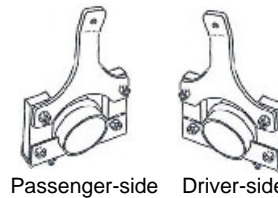

**O.E. STYLE TAILPIPE HANGER RECEPTACLES**

- Included with Tailpipes.
- Includes Hardware
  - Part # TPH-AB2530

**DYNAMAX SUPER TURBO MUFFLERS**

Comes standard with TTI systems.

- 2.5" - Overall length 18.5" / Part # DYN17733
- 3.0" - Overall length 23" / Part # DYN17793

**OVER-AXLE TAILPIPES**  
 With welded hangers.

**X-PIPE ASSEMBLY**

with width adjusting slip-connectors.

- (2) S/S Band Clamps
- (4) 3/8" Heavy-Duty U-bolt Clamps

**EXHAUST PIPES**

- 1/2" Flanges
- Includes Hardware and
- 1/16" Gaskets, if applicable.

Passenger-side Driver-side

**MUFFLER HANGERS**

Included with system.

- 2.5" Part # MH-A25HA
- 3.0" Part # MH-A30HA

**MUFFLER HANGER  
 DETAIL**

(2) 7/16" – 20 x 1-3/4"  
 Grade 8 bolts supplied.

(Driver-side shown)