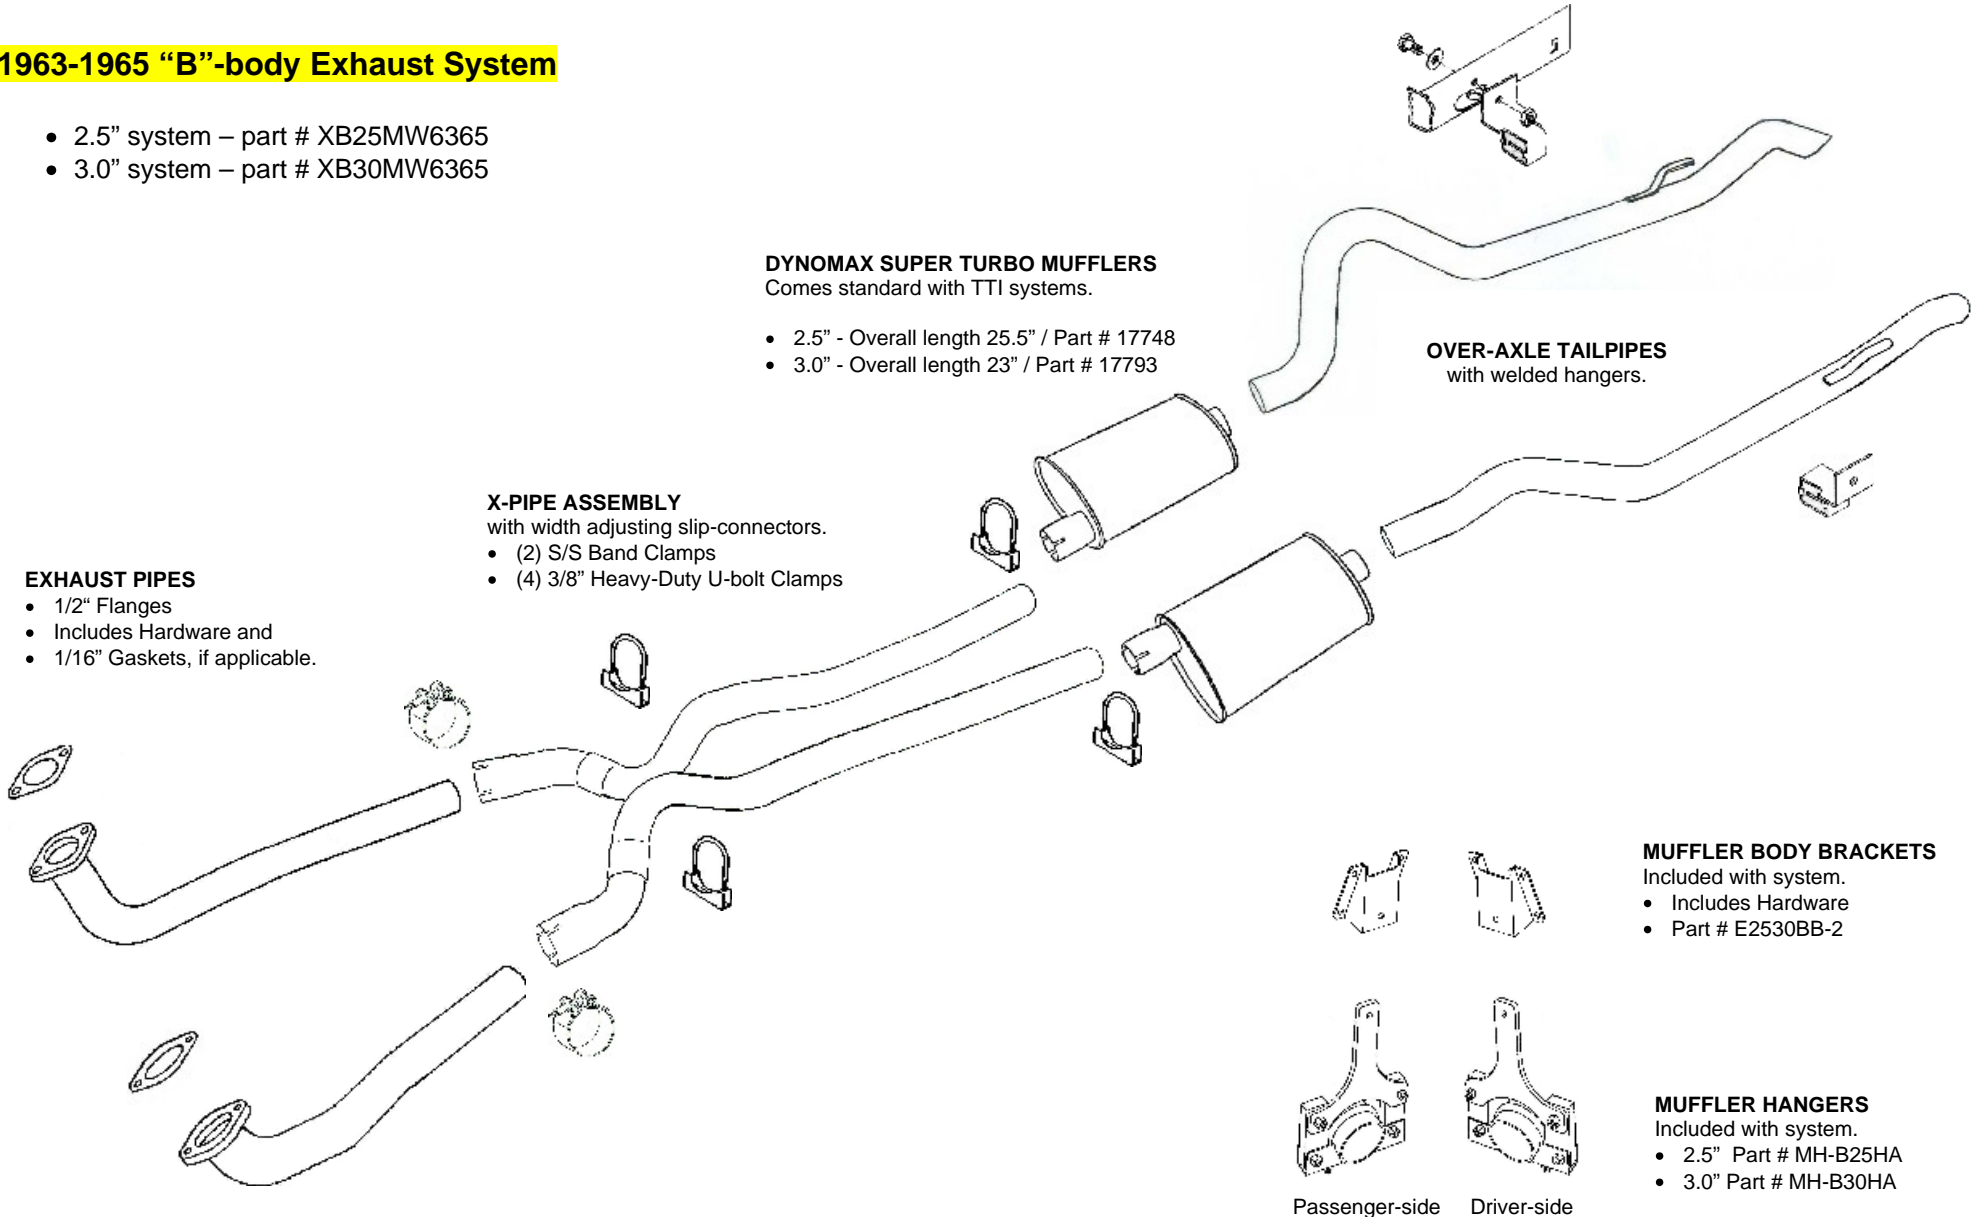

Tube Technologies Inc.  
 1555 Consumer Circle  
 Corona, CA 92880  
 (951) 371-4878  
[www.ttiexhaust.com](http://www.ttiexhaust.com)

**O.E. STYLE TAILPIPE HANGER RECEPTACLES**

- Included with Tailpipes.
- Includes Hardware
  - Part # TPH-AB2530

**1963-1965 "B"-body Exhaust System**

- 2.5" system – part # XB25MW6365
- 3.0" system – part # XB30MW6365

**DYNAMAX SUPER TURBO MUFFLERS**  
 Comes standard with TTI systems.

- 2.5" - Overall length 25.5" / Part # 17748
- 3.0" - Overall length 23" / Part # 17793

**OVER-AXLE TAILPIPES**  
 with welded hangers.

**X-PIPE ASSEMBLY**  
 with width adjusting slip-connectors.

- (2) S/S Band Clamps
- (4) 3/8" Heavy-Duty U-bolt Clamps

**EXHAUST PIPES**

- 1/2" Flanges
- Includes Hardware and
- 1/16" Gaskets, if applicable.

**MUFFLER BODY BRACKETS**

- Included with system.
- Includes Hardware
  - Part # E2530BB-2

**MUFFLER HANGERS**

- Included with system.
- 2.5" Part # MH-B25HA
  - 3.0" Part # MH-B30HA

Passenger-side    Driver-side