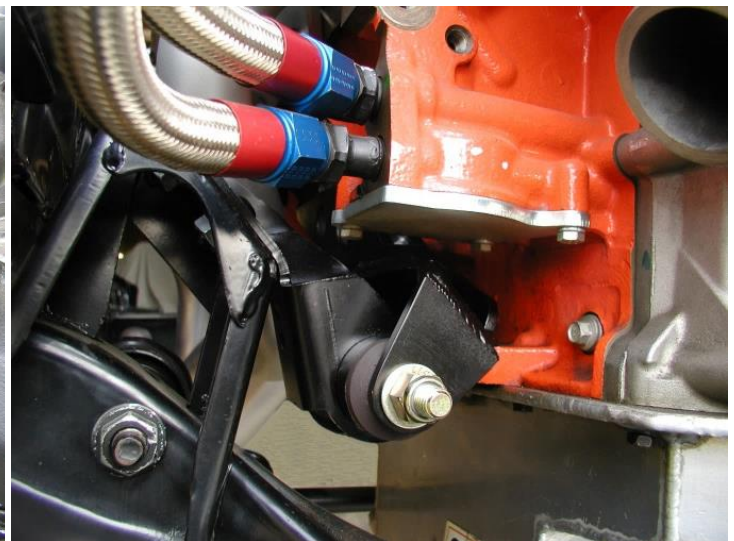

TUBE TECHNOLOGIES, INC.
1555 Consumer Circle
Corona, CA 92880-1726
Phone 951-371-4878
Fax 951-371-6143
www.ttiexhaust.com

57SMB625
62-65 B-body
MOTOR MOUNTS

SPOOL STYLE MOTOR MOUNTS

- Designed for compatibility with our Gen III Hemi Classic Car Headers.
Header part no's: 61HC, 61WPBE, 64L, and 6417825
- For use with V8 K-members only.

Part no: 57SMB625

Includes 10mm x 25mm x 1.5 pitch bolts.

Drivers-side

Passenger-side