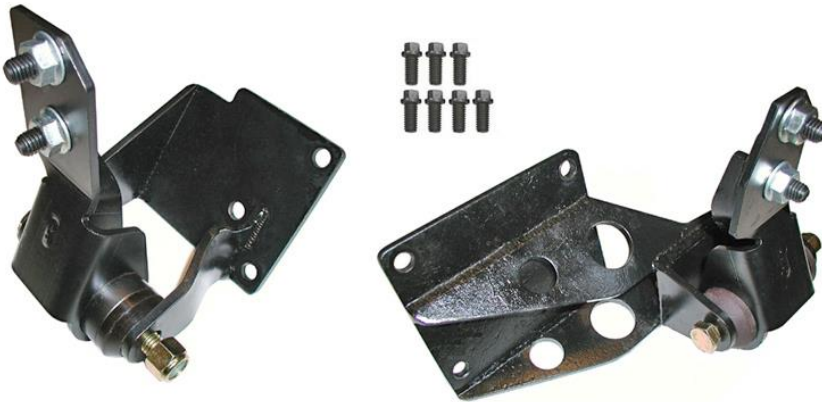

TUBE TECHNOLOGIES, INC.
1555 Consumer Circle
Corona, CA 92880-1726
Phone 951-371-4878
Fax 951-371-6143
www.ttiexhaust.com

57SMB625
62-65 B-body
MOTOR MOUNTS

SPOOL STYLE MOTOR MOUNTS

- Designed for compatibility with our Gen III Hemi Classic Car Headers.
Header part no's: 61HC, 61WPBE, 64L, and 6417825
- For use with V8 K-members only.

Part no: 57SMB625

Includes 10mm x 25mm x 1.5 pitch bolts.

Drivers-side

Passenger-side