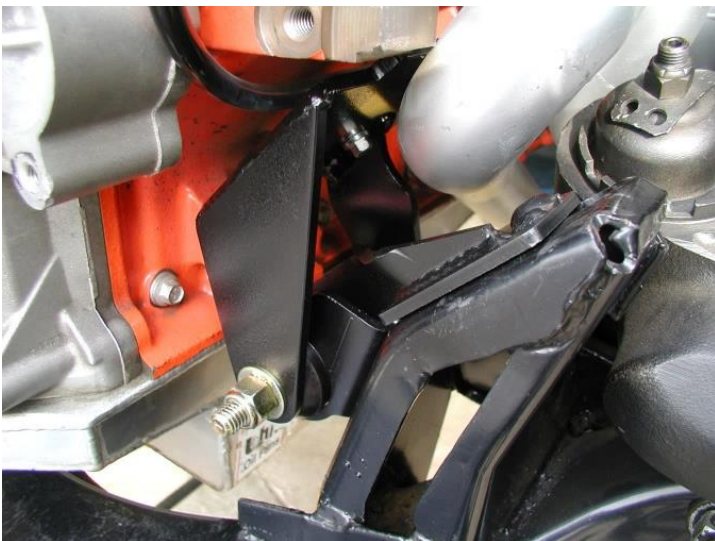

TUBE TECHNOLOGIES, INC.
1555 Consumer Circle
Corona, CA 92880-1726
Phone 951-371-4878
Fax 951-371-6143
www.ttiexhaust.com

57SMB625
62-65 B-body
MOTOR MOUNTS

SPOOL STYLE MOTOR MOUNTS

- Designed for compatibility with our Gen III Hemi Classic Car Headers.
Header part no's: 61HC, 61WPBE, 64L, and 6417825
- For use with V8 K-members only.

Part no: 57SMB625

Includes 10mm x 25mm x 1.5 pitch bolts.

Drivers-side

Passenger-side