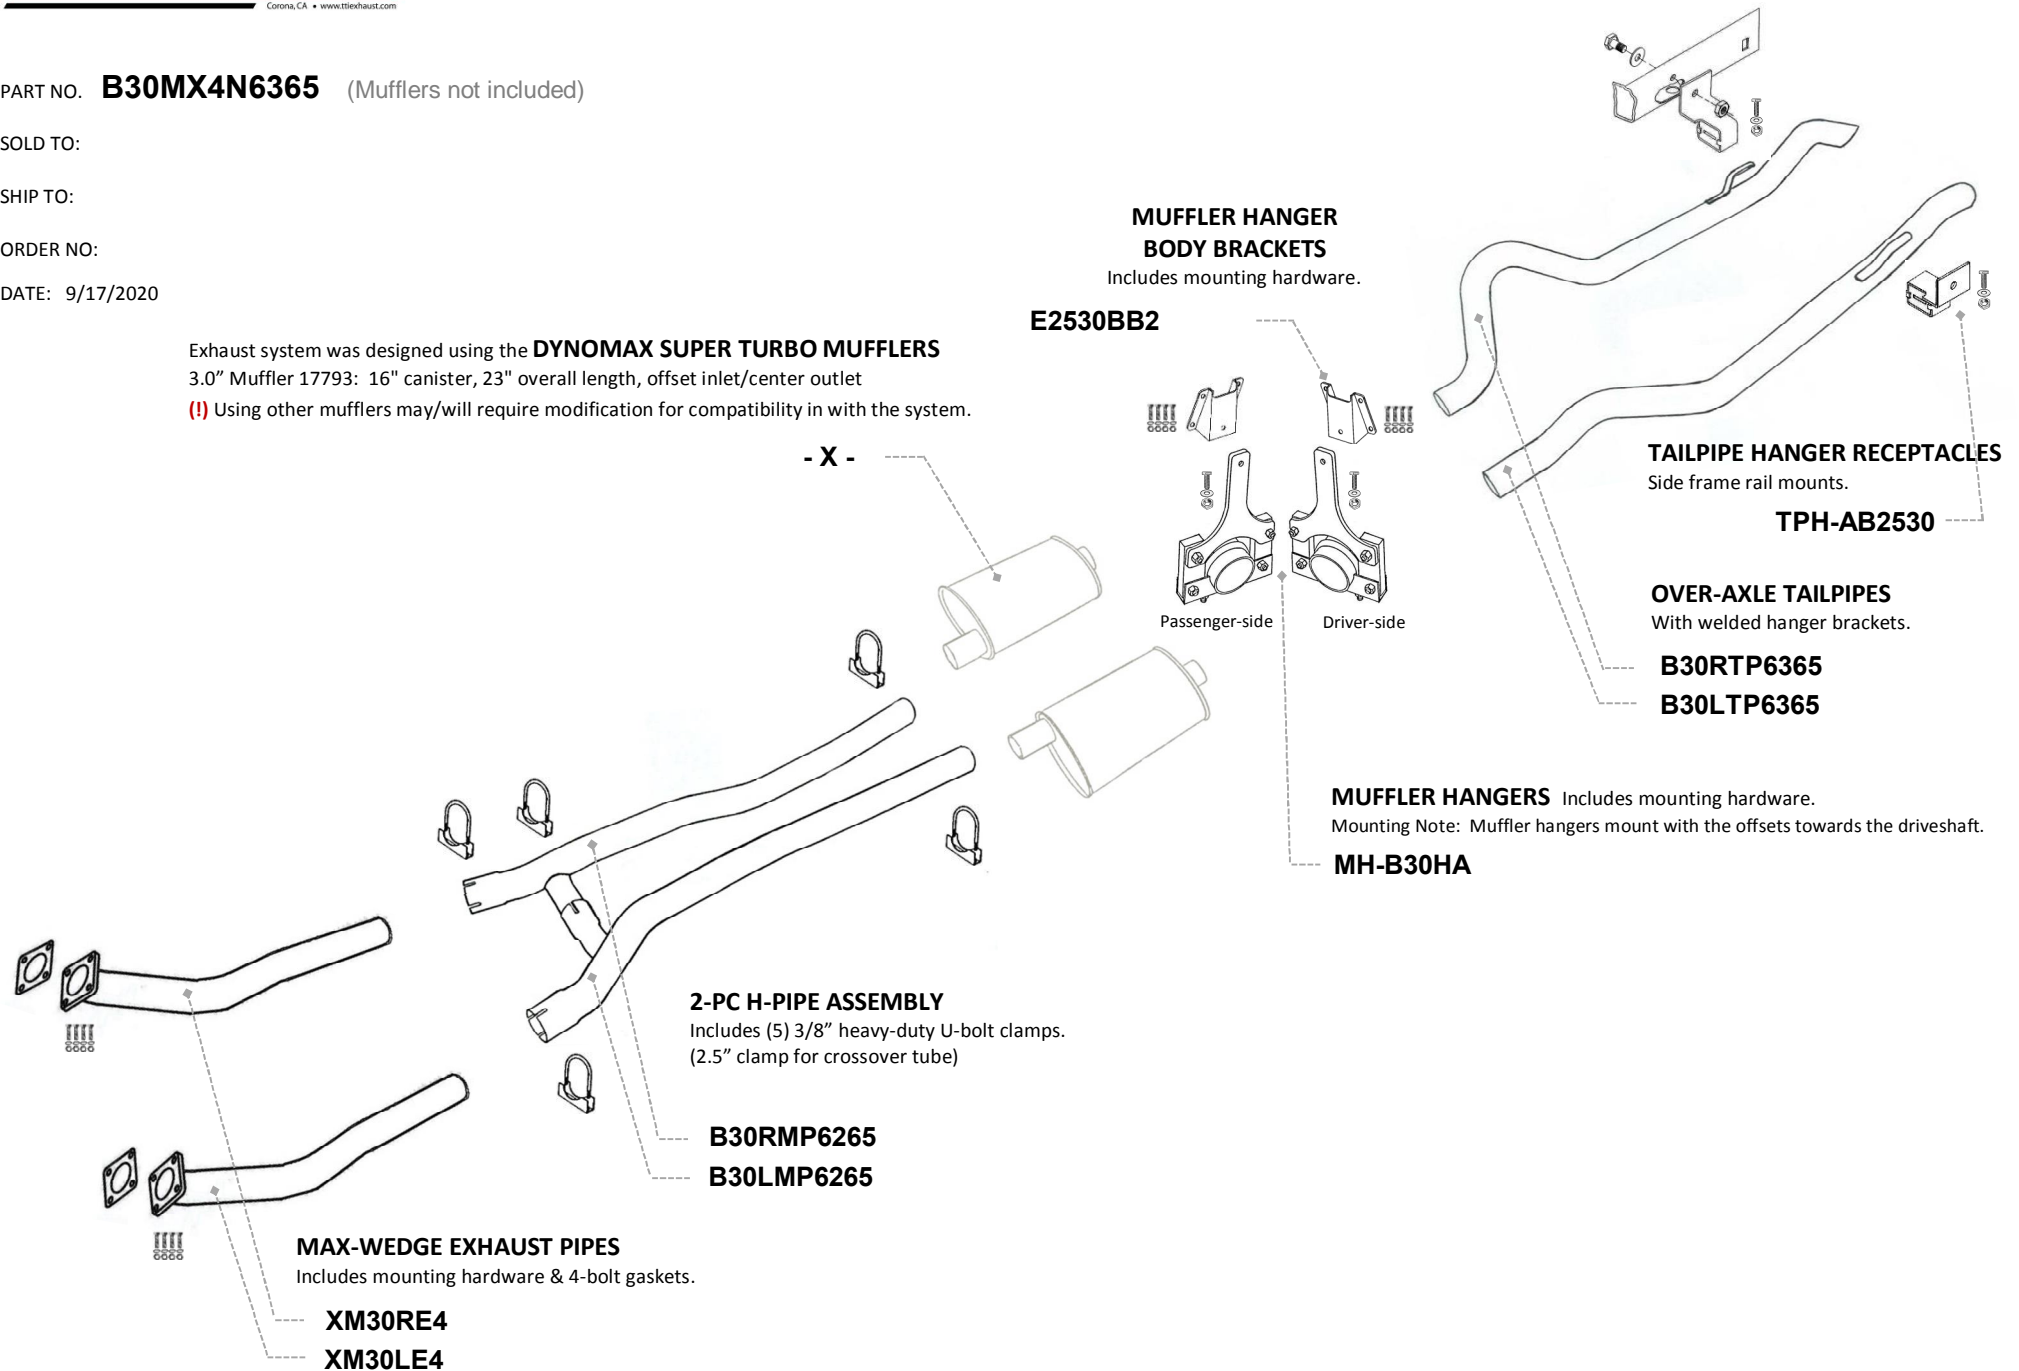

## 63-65 B-BODY MAX-WEDGE MANIFOLDS-BACK EXHAUST SYSTEM

PART NO. **B30MX4N6365** (Mufflers not included)

SOLD TO:

SHIP TO:

ORDER NO:

DATE: 9/17/2020

Exhaust system was designed using the **DYNAMAX SUPER TURBO MUFFLERS**  
 3.0" Muffler 17793: 16" canister, 23" overall length, offset inlet/center outlet  
 (!) Using other mufflers may/will require modification for compatibility in with the system.

Diagram for packaging purpose. (Not to scale)