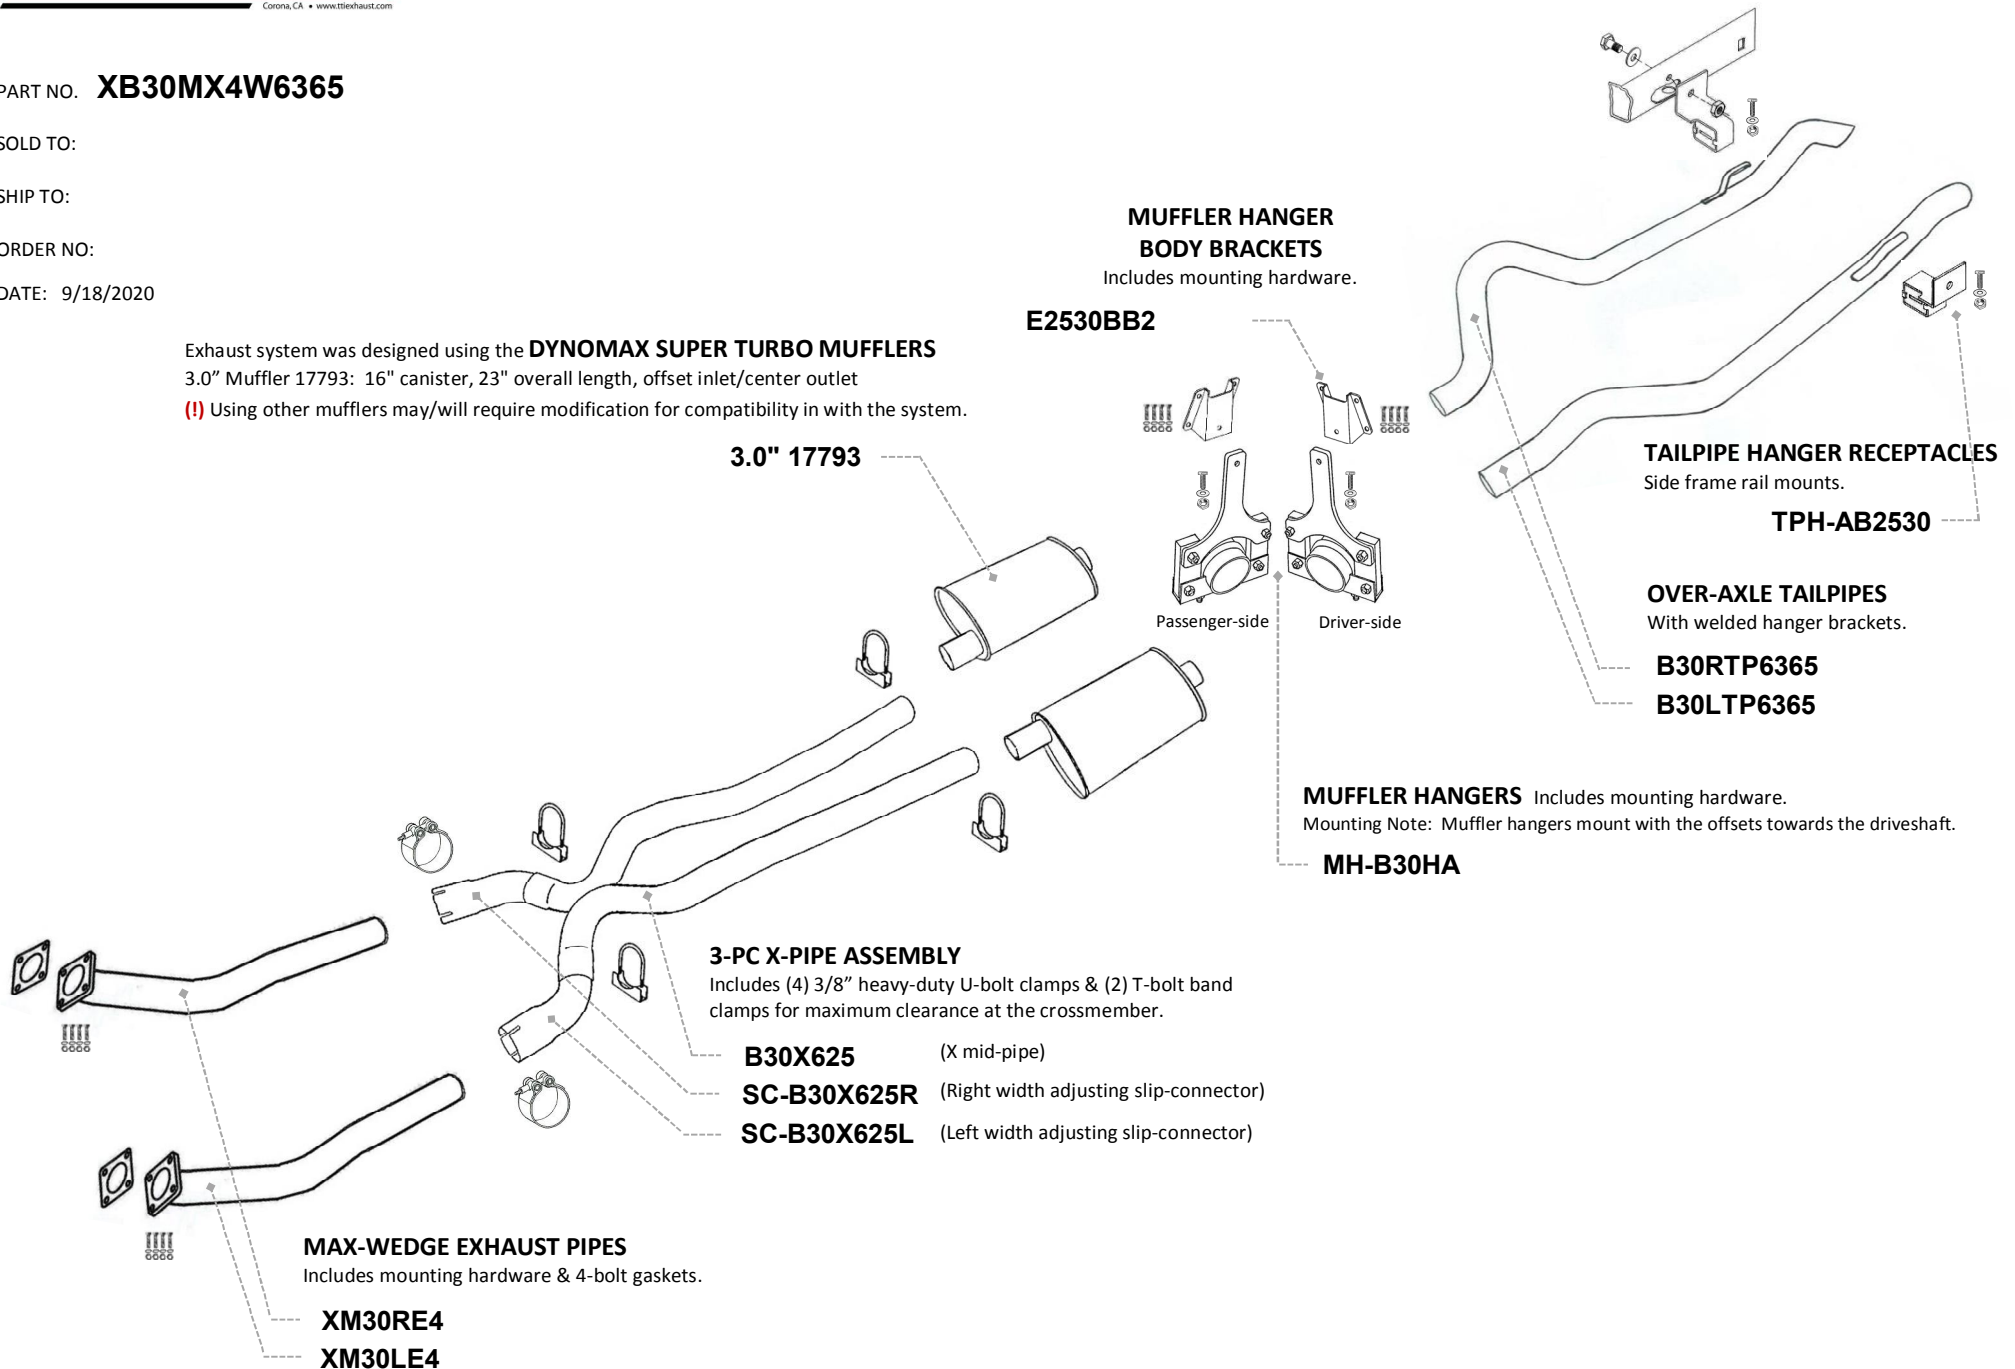

SHIP TO:

ORDER NO:

DATE: 9/18/2020

Exhaust system was designed using the **DYNAMAX SUPER TURBO MUFFLERS**
 3.0" Muffler 17793: 16" canister, 23" overall length, offset inlet/center outlet
 (!) Using other mufflers may/will require modification for compatibility in with the system.

Diagram for packaging purpose. (Not to scale)