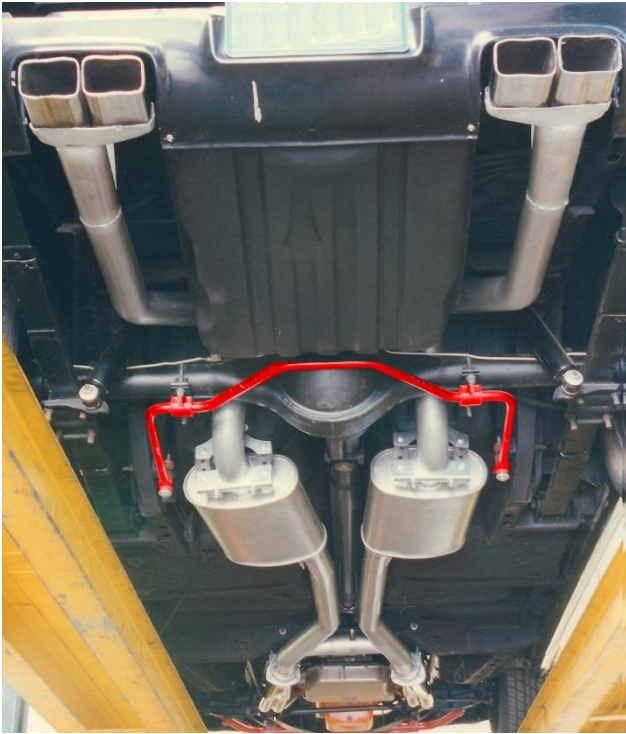

TTi Performance Exhaust and Headers
 Tube Technologies, Inc.
 Corona, California 92880-1726
 Phone (951) 371-4878
www.ttiexhaust.com

Sheet #1112 [Fn18]

**70-74 E-BODY TAILPIPES
 REAR SWAY BAR CLEARANCE**

TTi tailpipes **will clear** the factory rear sway bars or equivalent style aftermarket designs.

Note: 3.0" tailpipe clearance is very close.

[Aftermarket sway bar]

[Factory rear sway bar]

[Hotchkis rear suspension]

Tailpipes **will not clear** aftermarket sway bar designs that are mounted above and forward of the rear axle.

Tailpipes will not clear the FFI sway bar.
 [Firm Feel, Inc. rear suspension]